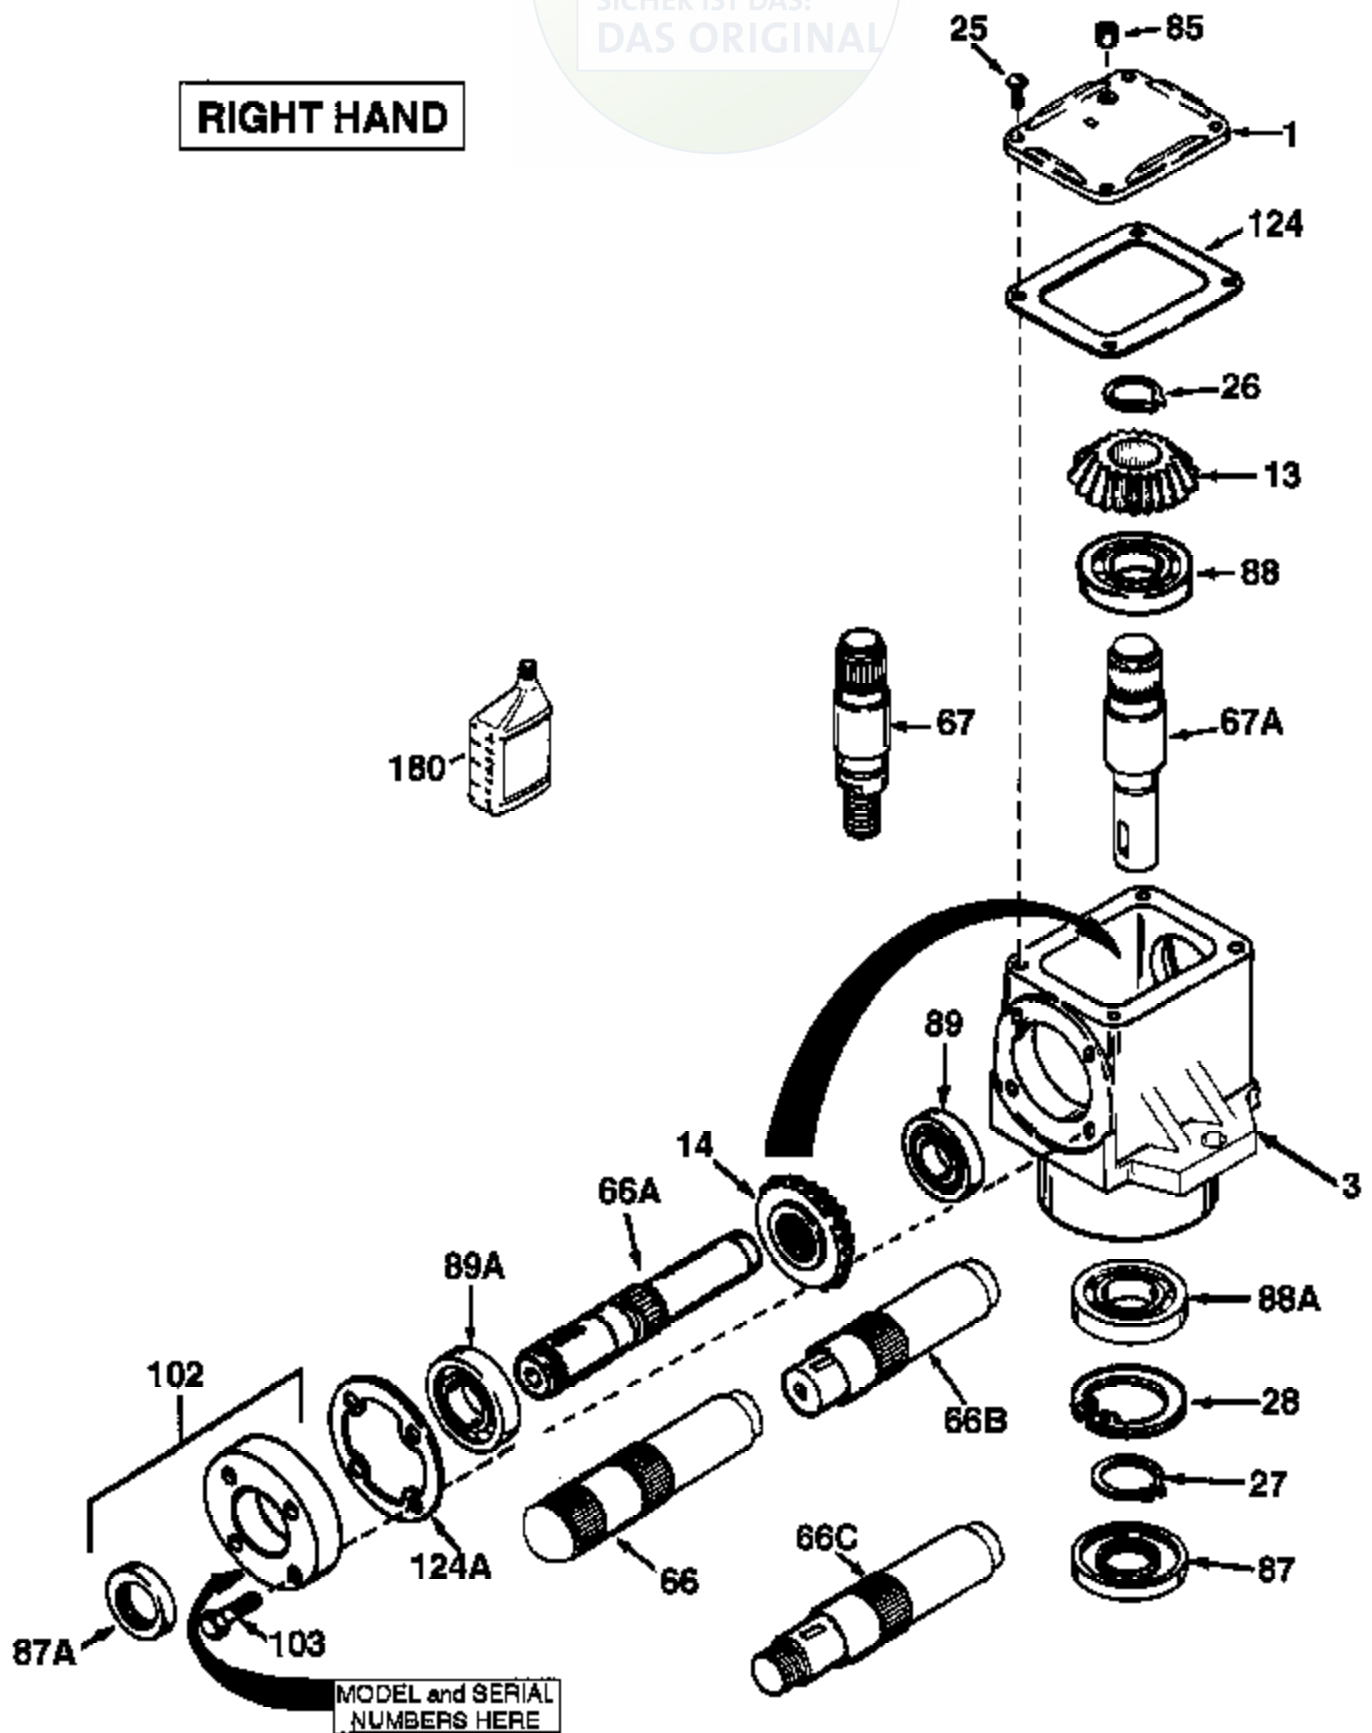

# JOIST

SICHER IST DAS:  
DAS ORIGINAL

**RIGHT HAND**

Ref #	Part Number	Qty	Description
	794403		Right Hand Head Assembly (Incl. 1 thr u 124A)
1	772067		Cover
3	770026A		Right Angle Drive Housing
13	778101A		Miter Gear (17 teeth) (7/8" ID)
14	778101A		Miter Gear (17 teeth) (7/8" ID)
25	792025		Screw, 10-24 x 1/2"
26	788018		Retainer Ring
27	788019		Retainer Ring
66A	776253		Input Shaft (14.765" long)
67A	776060		Output Shaft (4-17/32" long)
85	792039		Pipe Plug, 1/8-27 (countersunk headle ss)
87A	788031		Oil Seal
87	788029	1000-1000-017	Oil Seal
88	780034	Peerless	Ball Bearing
88A	780034		Ball Bearing
89	780024		Ball Bearing
102	786029		Retainer Cap & Seal (Incl. 87A & 103)
103	792026		Screw, 1/4-20 x 7/8"
124A	788030B		Cap Gasket
124	788028		Cover Gasket
180	730229A		Gear Oil 80W90